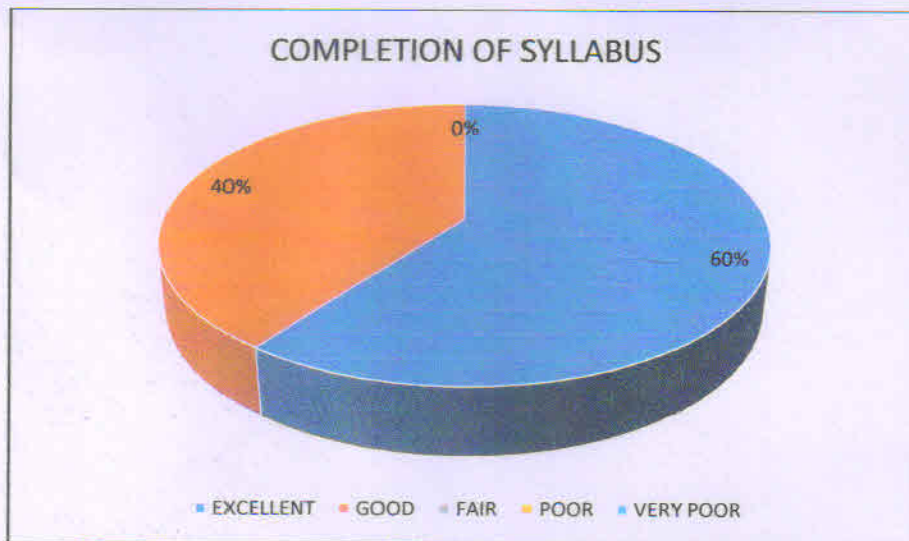

RANIGANJ GIRLS' COLLEGE

STUDENTS' FEEDBACK ON OVERALL TEACHING, CAMPUS AMENITIES AND INFRASTRUCTURE

2020-21

Subject of Evaluation	EXCELLENT	GOOD	FAIR	POOR	VERY POOR
Does the subject become easy to understand?	80	20	0	0	0

Subject of Evaluation	EXCELLENT	GOOD	FAIR	POOR	VERY POOR
Completion of Syllabus	60	40	0	0	0

Subject of Evaluation	EXCELLENT	GOOD	FAIR	POOR	VERY POOR
Timelines of Practical work	75	24	1	0	0

Subject of Evaluation	EXCELLENT	GOOD	FAIR	POOR	VERY POOR
Fairness of Evaluation	62	37	1	0	0