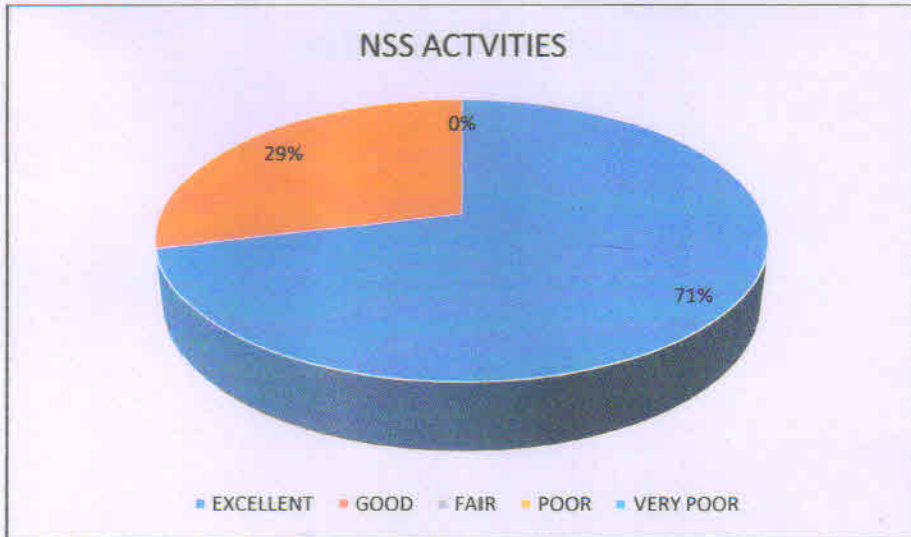

Subject of Evaluation	EXCELLENT	GOOD	FAIR	POOR	VERY POOR
Campus cleanliness	77	23	0	0	0

Subject of Evaluation	EXCELLENT	GOOD	FAIR	POOR	VERY POOR
Commuting facilities	78	22	0	0	0

Subject of Evaluation	EXCELLENT	GOOD	FAIR	POOR	VERY POOR
NSS activities	71	29	0	0	0

Subject of Evaluation	EXCELLENT	GOOD	FAIR	POOR	VERY POOR
NCC activities	78	22	0	0	0

Subject of Evaluation	EXCELLENT	GOOD	FAIR	POOR	VERY POOR
Extension activities	72	28	0	0	0

Subject of Evaluation	EXCELLENT	GOOD	FAIR	POOR	VERY POOR
Redressal of grievances	74	26	0	0	0