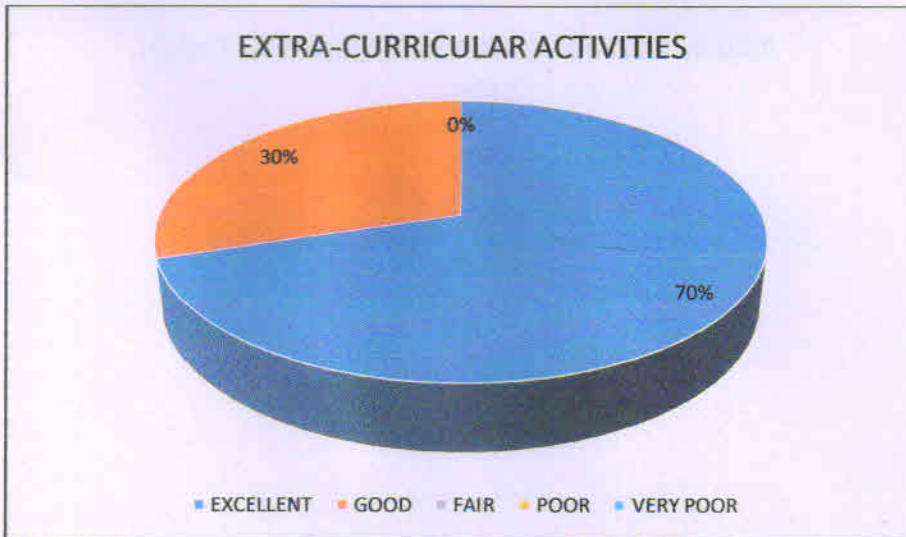

Subject of Evaluation	EXCELLENT	GOOD	FAIR	POOR	VERY POOR
Computer facilities	69	27.2	3.8	0	0

Subject of Evaluation	EXCELLENT	GOOD	FAIR	POOR	VERY POOR
Recreational facilities	63	35	2	0	0

Subject of Evaluation	EXCELLENT	GOOD	FAIR	POOR	VERY POOR
Extra-curricular activities	70	30	0	0	0

Subject of Evaluation	EXCELLENT	GOOD	FAIR	POOR	VERY POOR
Sports facilities for girls	70	29.8	0.2	0	0

Subject of Evaluation	EXCELLENT	GOOD	FAIR	POOR	VERY POOR
Canteen facilities and drinking water supply	74	25.8	0.2	0	0