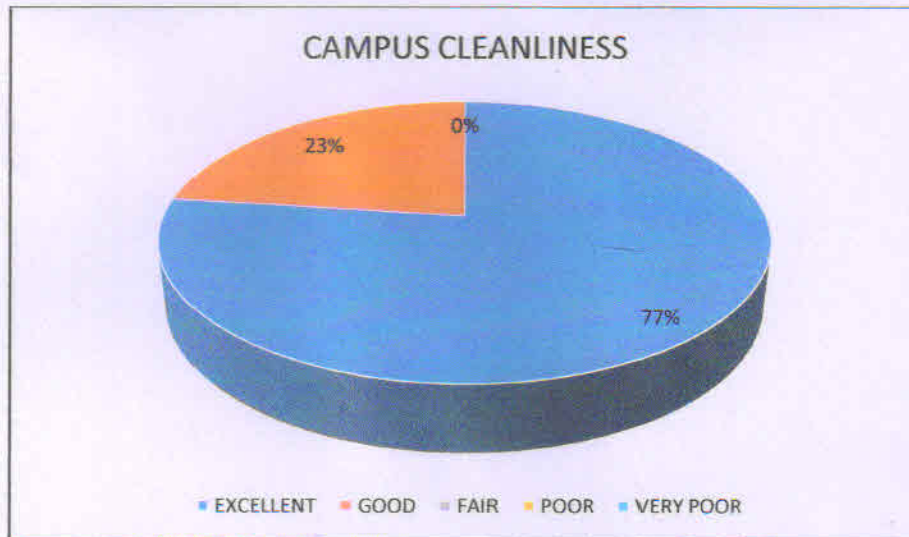

Subject of Evaluation	EXCELLENT	GOOD	FAIR	POOR	VERY POOR
Sports facilities for girls	70	29.8	0.2	0	0

Subject of Evaluation	EXCELLENT	GOOD	FAIR	POOR	VERY POOR
Canteen facilities and drinking water supply	74	25.8	0.2	0	0

CANTEEN FACILITIES AND DRINKING WATER SUPPLY

■ EXCELLENT ■ GOOD ■ FAIR ■ POOR ■ VERY POOR

Subject of Evaluation	EXCELLENT	GOOD	FAIR	POOR	VERY POOR
Hostel facilities	64	36	0	0	0

HOSTEL FACILITIES

■ EXCELLENT ■ GOOD ■ FAIR ■ POOR ■ VERY POOR

Subject of Evaluation	EXCELLENT	GOOD	FAIR	POOR	VERY POOR
Campus cleanliness	77	23	0	0	0

Subject of Evaluation	EXCELLENT	GOOD	FAIR	POOR	VERY POOR
Commuting facilities	78	22	0	0	0

Subject of Evaluation	EXCELLENT	GOOD	FAIR	POOR	VERY POOR
NSS activities	71	29	0	0	0