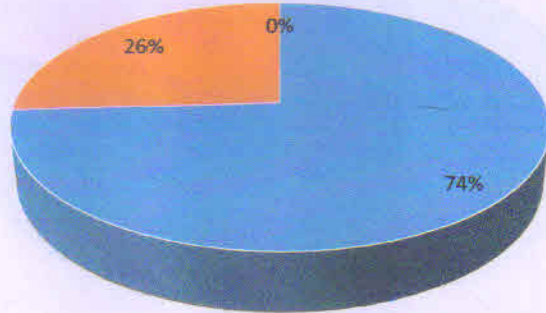

CANTEEN FACILITIES AND DRINKING WATER SUPPLY

■ EXCELLENT ■ GOOD ■ FAIR ■ POOR ■ VERY POOR

Subject of Evaluation	EXCELLENT	GOOD	FAIR	POOR	VERY POOR
Hostel facilities	64	36	0	0	0