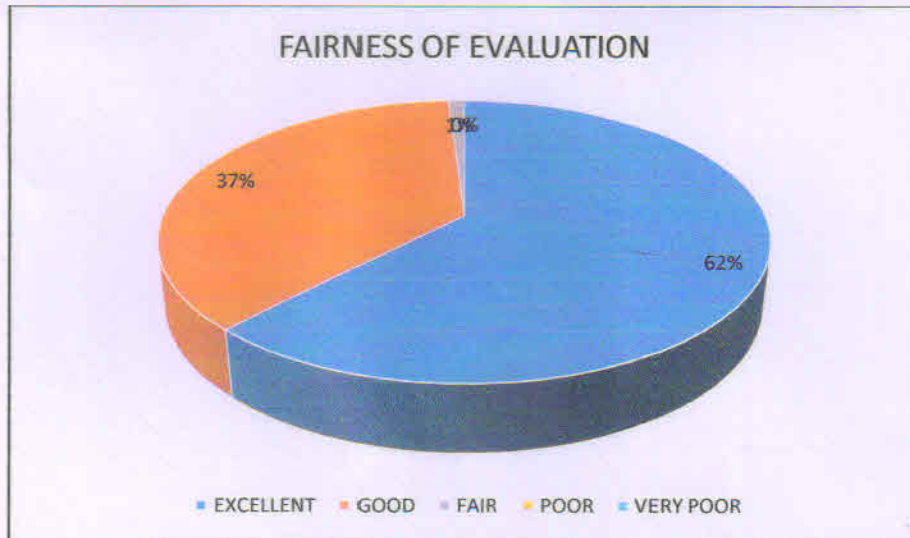

Subject of Evaluation	EXCELLENT	GOOD	FAIR	POOR	VERY POOR
Completion of Syllabus	60	40	0	0	0

Subject of Evaluation	EXCELLENT	GOOD	FAIR	POOR	VERY POOR
Timelines of Practical work	75	24	1	0	0

Subject of Evaluation	EXCELLENT	GOOD	FAIR	POOR	VERY POOR
Fairness of Evaluation	62	37	1	0	0

Subject of Evaluation	EXCELLENT	GOOD	FAIR	POOR	VERY POOR
Library facilities	69	30.5	0.5	0	0

Subject of Evaluation	EXCELLENT	GOOD	FAIR	POOR	VERY POOR
Book Bank	64	34	2	0	0

Subject of Evaluation	EXCELLENT	GOOD	FAIR	POOR	VERY POOR
Laboratory Equipment	75	21	4	0	0