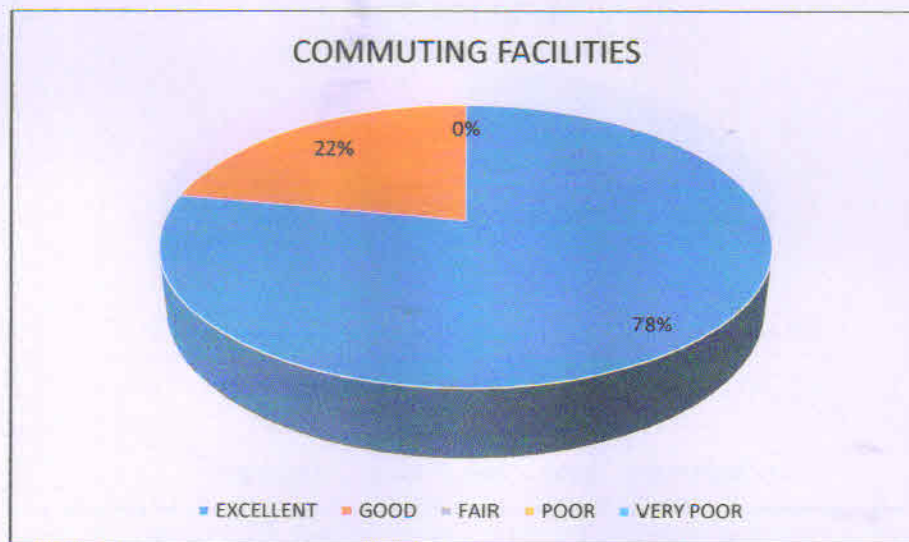

Subject of Evaluation	EXCELLENT	GOOD	FAIR	POOR	VERY POOR
Sports facilities for girls	70	29.8	0.2	0	0

Subject of Evaluation	EXCELLENT	GOOD	FAIR	POOR	VERY POOR
Canteen facilities and drinking water supply	74	25.8	0.2	0	0

CANTEEN FACILITIES AND DRINKING WATER SUPPLY

■ EXCELLENT ■ GOOD ■ FAIR ■ POOR ■ VERY POOR

Subject of Evaluation	EXCELLENT	GOOD	FAIR	POOR	VERY POOR
Hostel facilities	64	36	0	0	0

HOSTEL FACILITIES

■ EXCELLENT ■ GOOD ■ FAIR ■ POOR ■ VERY POOR

Subject of Evaluation	EXCELLENT	GOOD	FAIR	POOR	VERY POOR
Campus cleanliness	77	23	0	0	0

Subject of Evaluation	EXCELLENT	GOOD	FAIR	POOR	VERY POOR
Commuting facilities	78	22	0	0	0

Subject of Evaluation	EXCELLENT	GOOD	FAIR	POOR	VERY POOR
NSS activities	71	29	0	0	0