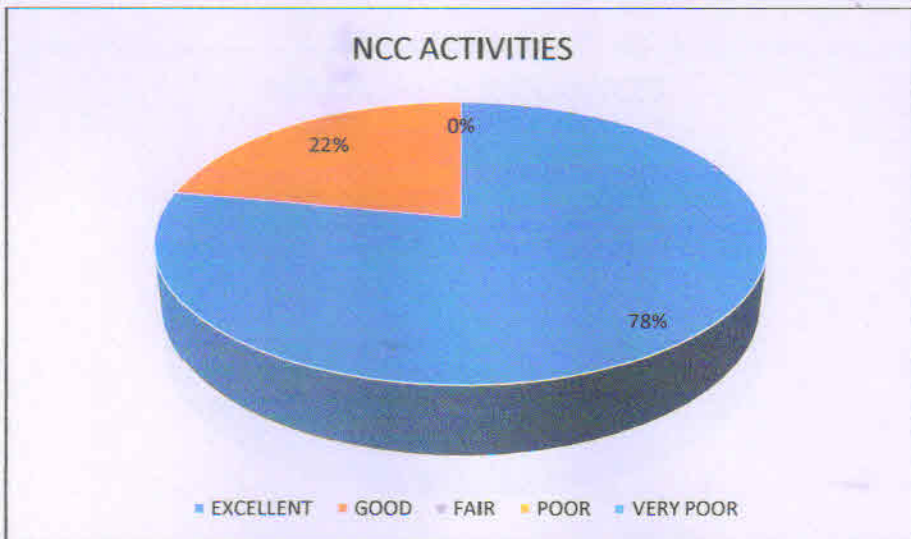

CANTEEN FACILITIES AND DRINKING WATER SUPPLY

■ EXCELLENT ■ GOOD ■ FAIR ■ POOR ■ VERY POOR

Subject of Evaluation	EXCELLENT	GOOD	FAIR	POOR	VERY POOR
Hostel facilities	64	36	0	0	0

HOSTEL FACILITIES

■ EXCELLENT ■ GOOD ■ FAIR ■ POOR ■ VERY POOR

Subject of Evaluation	EXCELLENT	GOOD	FAIR	POOR	VERY POOR
Campus cleanliness	77	23	0	0	0

Subject of Evaluation	EXCELLENT	GOOD	FAIR	POOR	VERY POOR
Commuting facilities	78	22	0	0	0

Subject of Evaluation	EXCELLENT	GOOD	FAIR	POOR	VERY POOR
NSS activities	71	29	0	0	0

Subject of Evaluation	EXCELLENT	GOOD	FAIR	POOR	VERY POOR
NCC activities	78	22	0	0	0

Subject of Evaluation	EXCELLENT	GOOD	FAIR	POOR	VERY POOR
Extension activities	72	28	0	0	0

Subject of Evaluation	EXCELLENT	GOOD	FAIR	POOR	VERY POOR
Redressal of grievances	74	26	0	0	0

Subject of Evaluation	EXCELLENT	GOOD	FAIR	POOR	VERY POOR
Career counseling	79	21	0	0	0

Subject of Evaluation	EXCELLENT	GOOD	FAIR	POOR	VERY POOR
Financial aids (remission of fees for the poor, stipends or any other)	76	24	0	0	0