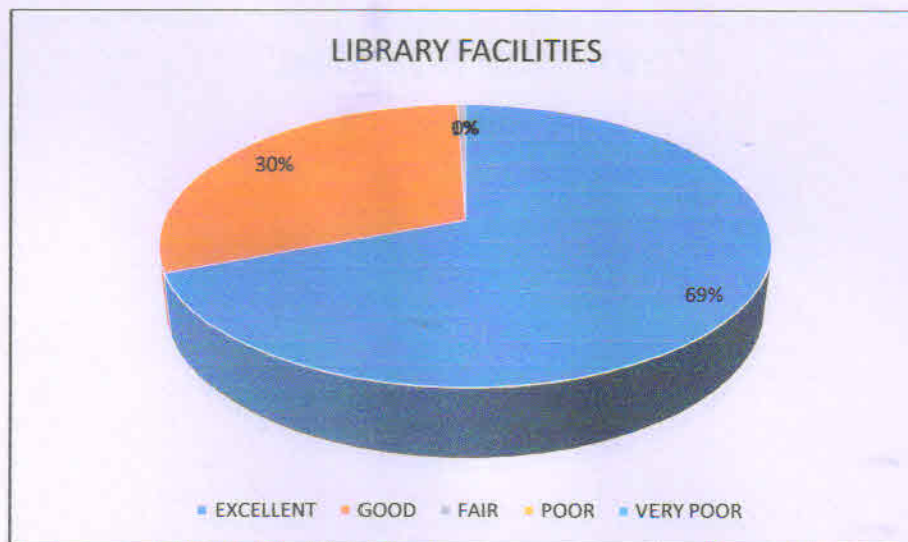

RANIGANJ GIRLS' COLLEGE

STUDENTS' FEEDBACK ON OVERALL TEACHING, CAMPUS AMENITIES AND INFRASTRUCTURE

2020-21

Subject of Evaluation	EXCELLENT	GOOD	FAIR	POOR	VERY POOR
Does the subject become easy to understand?	80	20	0	0	0

Subject of Evaluation	EXCELLENT	GOOD	FAIR	POOR	VERY POOR
Completion of Syllabus	60	40	0	0	0

Subject of Evaluation	EXCELLENT	GOOD	FAIR	POOR	VERY POOR
Timelines of Practical work	75	24	1	0	0

Subject of Evaluation	EXCELLENT	GOOD	FAIR	POOR	VERY POOR
Fairness of Evaluation	62	37	1	0	0

Subject of Evaluation	EXCELLENT	GOOD	FAIR	POOR	VERY POOR
Library facilities	69	30.5	0.5	0	0

Subject of Evaluation	EXCELLENT	GOOD	FAIR	POOR	VERY POOR
Book Bank	64	34	2	0	0

Subject of Evaluation	EXCELLENT	GOOD	FAIR	POOR	VERY POOR
Laboratory Equipment	75	21	4	0	0

Subject of Evaluation	EXCELLENT	GOOD	FAIR	POOR	VERY POOR
Computer facilities	69	27.2	3.8	0	0

Subject of Evaluation	EXCELLENT	GOOD	FAIR	POOR	VERY POOR
Recreational facilities	63	35	2	0	0

Subject of Evaluation	EXCELLENT	GOOD	FAIR	POOR	VERY POOR
Extra-curricular activities	70	30	0	0	0