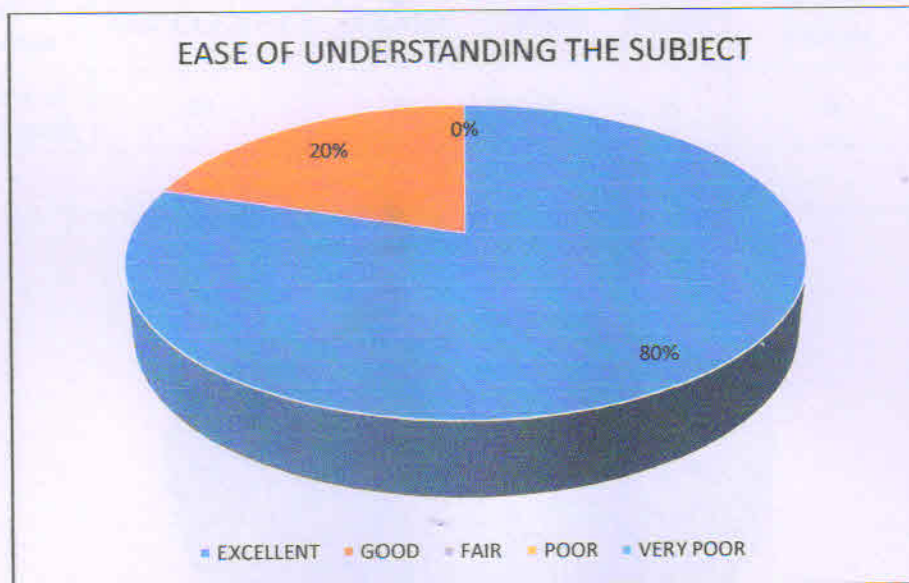

RANIGANJ GIRLS' COLLEGE

STUDENTS' FEEDBACK ON OVERALL TEACHING, CAMPUS AMENITIES AND INFRASTRUCTURE

2020-21

Subject of Evaluation	EXCELLENT	GOOD	FAIR	POOR	VERY POOR
Does the subject become easy to understand?	80	20	0	0	0

Subject of Evaluation	EXCELLENT	GOOD	FAIR	POOR	VERY POOR
Completion of Syllabus	60	40	0	0	0

Subject of Evaluation	EXCELLENT	GOOD	FAIR	POOR	VERY POOR
Timelines of Practical work	75	24	1	0	0

Subject of Evaluation	EXCELLENT	GOOD	FAIR	POOR	VERY POOR
Fairness of Evaluation	62	37	1	0	0