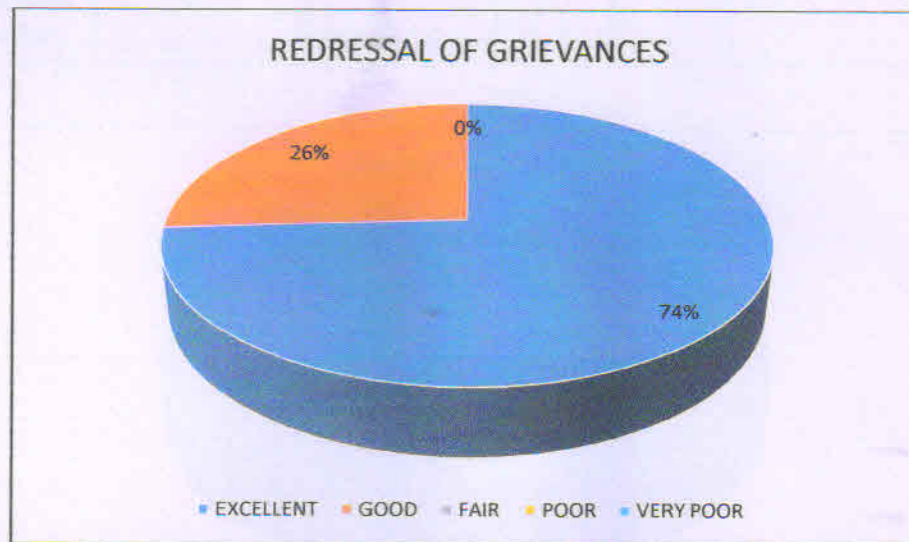

Subject of Evaluation	EXCELLENT	GOOD	FAIR	POOR	VERY POOR
Campus cleanliness	77	23	0	0	0

Subject of Evaluation	EXCELLENT	GOOD	FAIR	POOR	VERY POOR
Commuting facilities	78	22	0	0	0

Subject of Evaluation	EXCELLENT	GOOD	FAIR	POOR	VERY POOR
NSS activities	71	29	0	0	0

Subject of Evaluation	EXCELLENT	GOOD	FAIR	POOR	VERY POOR
NCC activities	78	22	0	0	0

Subject of Evaluation	EXCELLENT	GOOD	FAIR	POOR	VERY POOR
Extension activities	72	28	0	0	0

Subject of Evaluation	EXCELLENT	GOOD	FAIR	POOR	VERY POOR
Redressal of grievances	74	26	0	0	0

Subject of Evaluation	EXCELLENT	GOOD	FAIR	POOR	VERY POOR
Career counseling	79	21	0	0	0

Subject of Evaluation	EXCELLENT	GOOD	FAIR	POOR	VERY POOR
Financial aids (remission of fees for the poor, stipends or any other)	76	24	0	0	0