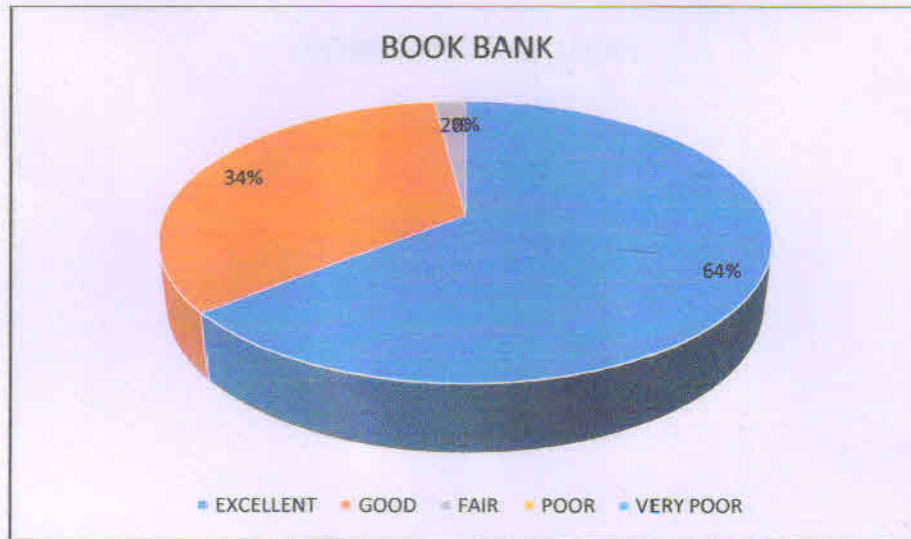

Subject of Evaluation	EXCELLENT	GOOD	FAIR	POOR	VERY POOR
Completion of Syllabus	60	40	0	0	0

Subject of Evaluation	EXCELLENT	GOOD	FAIR	POOR	VERY POOR
Timelines of Practical work	75	24	1	0	0

Subject of Evaluation	EXCELLENT	GOOD	FAIR	POOR	VERY POOR
Fairness of Evaluation	62	37	1	0	0

Subject of Evaluation	EXCELLENT	GOOD	FAIR	POOR	VERY POOR
Library facilities	69	30.5	0.5	0	0

Subject of Evaluation	EXCELLENT	GOOD	FAIR	POOR	VERY POOR
Book Bank	64	34	2	0	0

Subject of Evaluation	EXCELLENT	GOOD	FAIR	POOR	VERY POOR
Laboratory Equipment	75	21	4	0	0